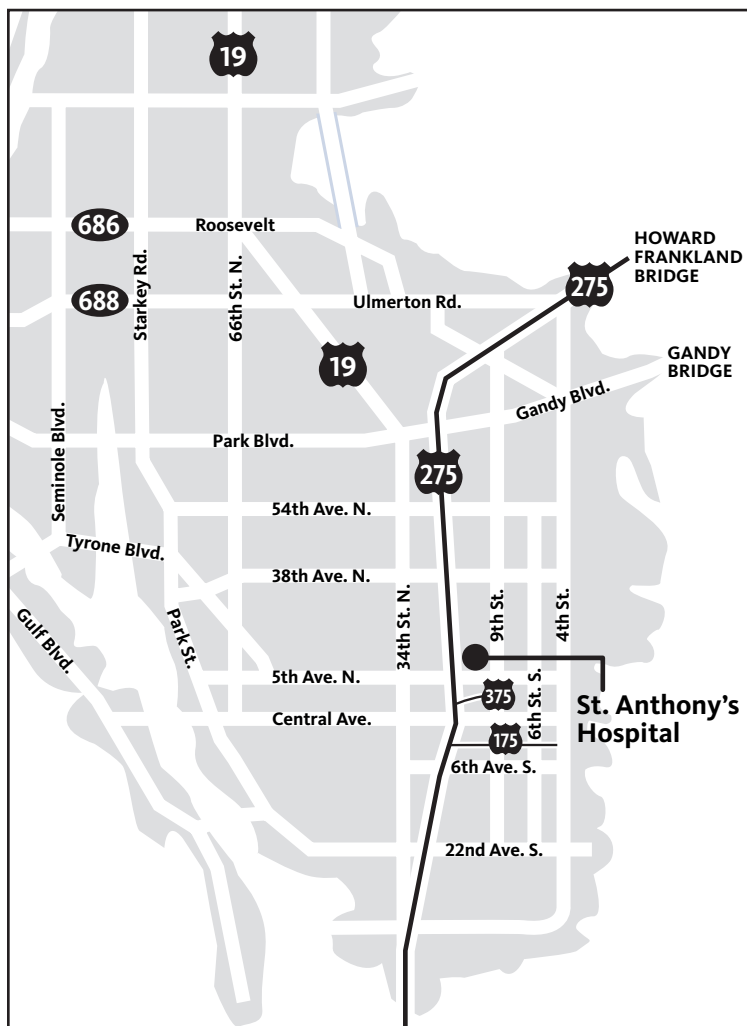

Map and Directions

to St. Anthony's Hospital

From Tyrone Area:

- Take Fifth Avenue North headed east toward I-275.
- Follow Fifth Avenue North past I-275 and 16th Street North.
- Just past 14th Street North is the entrance to the parking garage (it will be on your left).
- Follow the drive to the parking garage entrance.

From Tampa:

- Take I-275 South to Fifth Avenue North (Exit 23B).
- At the end of the ramp head east (left) on Fifth Avenue North.
- Stay in far left lane to continue on Fifth Avenue North.
- Just past 14th Street North is the entrance to the parking garage (it will be on your left).
- Follow the drive to the parking garage entrance.

From South St. Petersburg:

- Take I-275 north.
- Take I-375 east (Exit 23A, toward The Pier).
- Take the Eighth Street North/Ninth Street North exit (Exit 1).
- Turn left onto Dr. Martin Luther King Jr. Street North (Ninth Street North).
- Turn left onto Fifth Avenue North. Hospital parking garage entrance is on the right, just past the main hospital building.