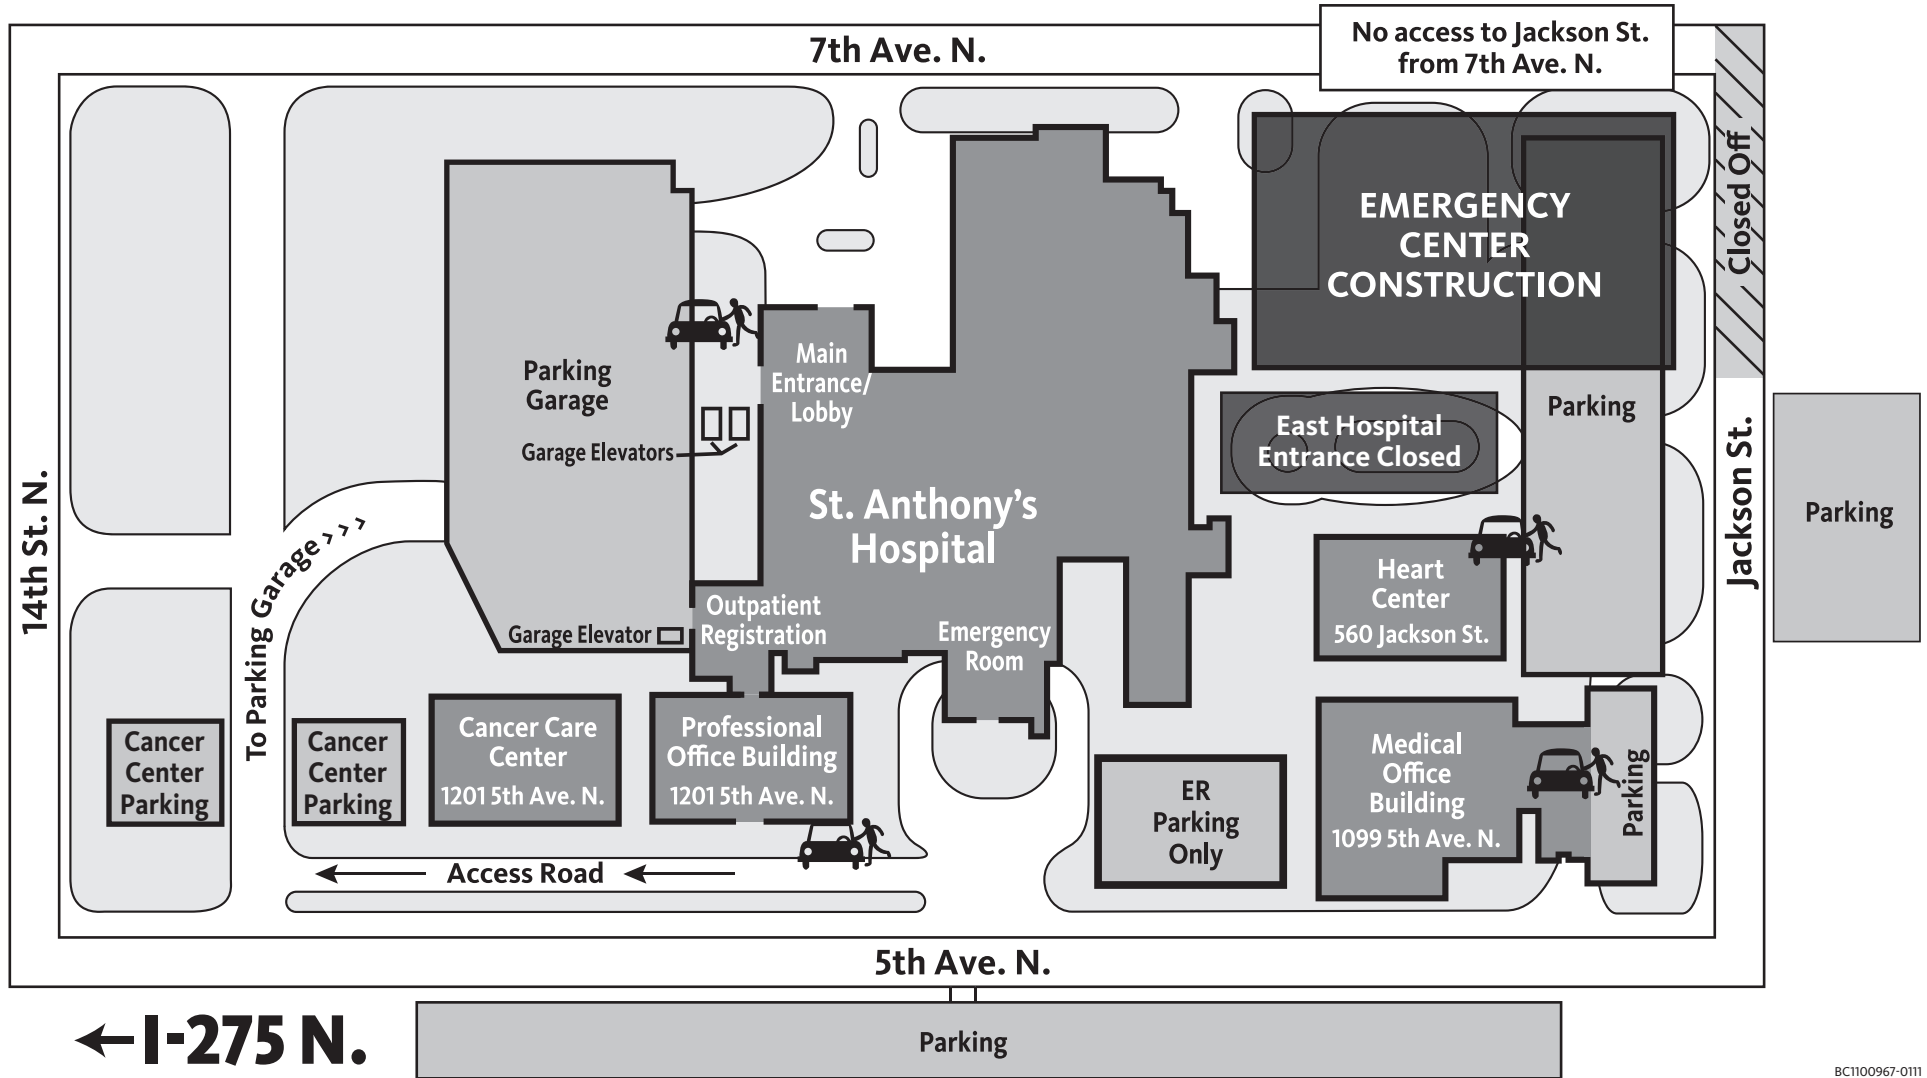

Complimentary valet is available.

BC1100967-0111