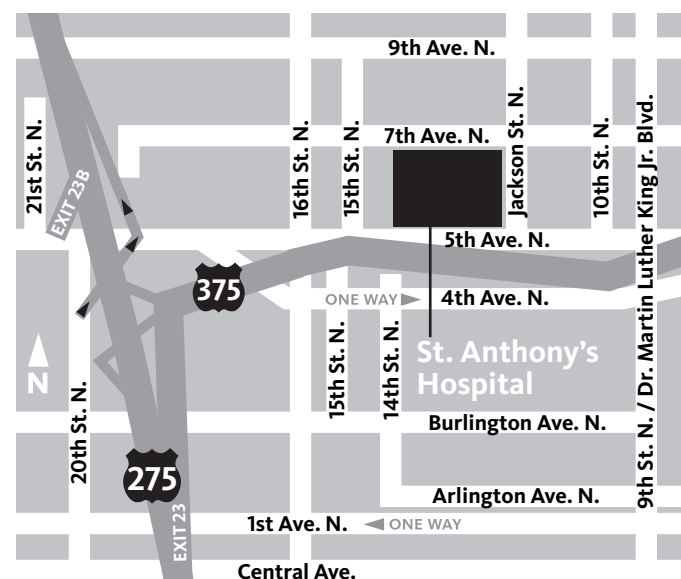

Map and Directions

to St. Anthony's Hospital

From Tyrone Area:

- Take Fifth Avenue North headed east toward I-275.
- Follow Fifth Avenue North past I-275 and 16th Street North.
- Just past 14th Street North is the entrance to the parking garage (it will be on your left).
- Follow the drive to the parking garage entrance.

From Tampa:

- Take I-275 South to Fifth Avenue North (Exit 23B).
- At the end of the ramp head east (left) on Fifth Avenue North.
- Stay in far left lane to continue on Fifth Avenue North.
- Just past 14th Street North is the entrance to the parking garage (it will be on your left).
- Follow the drive to the parking garage entrance.

From South St. Petersburg:

- Take I-275 north.
- Take I-375 east (Exit 23A, toward The Pier).
- Take the Eighth Street North/Ninth Street North exit (Exit 1).
- Turn left onto Dr. Martin Luther King Jr. Street North (Ninth Street North).
- Turn left onto Fifth Avenue North. Hospital parking garage entrance is on the right, just past the main hospital building.