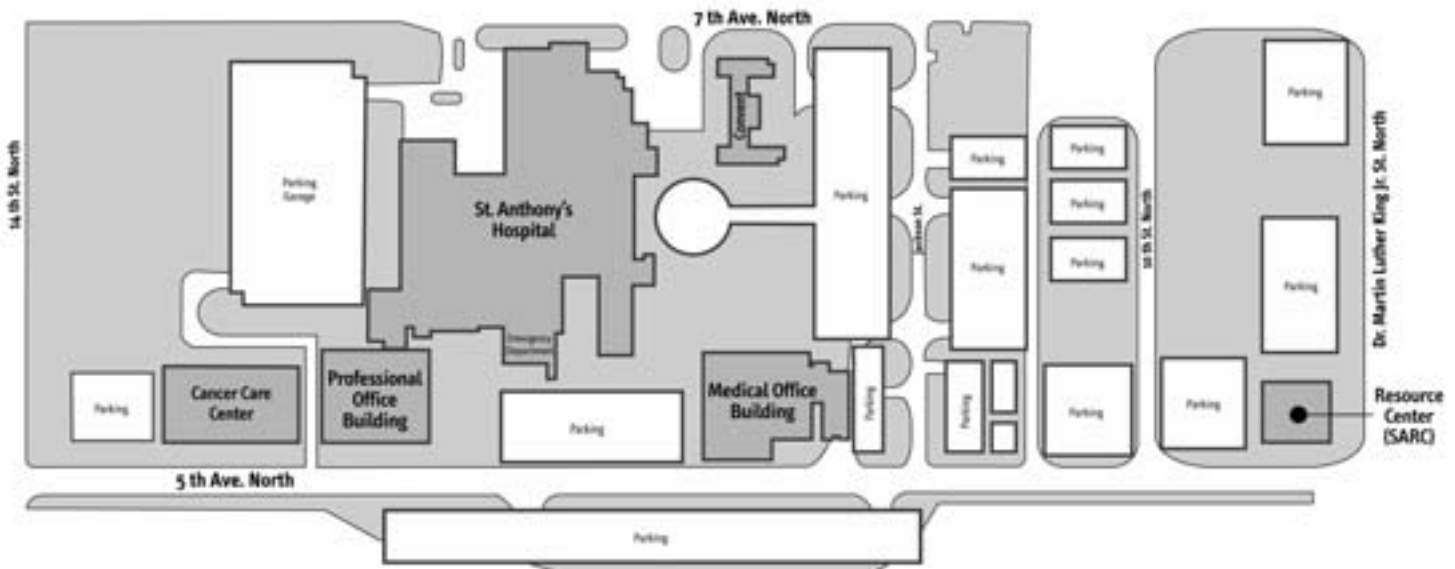

Directions

to St. Anthony's Resource Center (SARC)

FROM SOUTH ST. PETERSBURG

- Take I-275 north
- Take I-375 east (exit 23A, toward The Pier)
- Take the Eighth Street N./Ninth Street N. exit (exit #1)
- Continue on Fourth Avenue N. toward Eighth Street N.
- Turn left onto Eighth Street N.
- Turn left onto Fifth Avenue N.
- Turn right onto 10th Street N.
- Make an immediate right into the SARC parking lot

FROM TYRONE AREA

- Head east on Fifth Avenue N.
- Turn left onto 10th Street N.
- Make an immediate right into the SARC parking lot

FROM NORTH PINELLAS COUNTY

- Take I-275 south to the Fifth Avenue N. exit
- Make a left at the end of the exit ramp onto Fifth Avenue N.
- Turn left onto 10th Street N.
- Make an immediate right into the SARC parking lot

FROM FOURTH STREET N.

- Turn right onto Ninth Avenue N.
- Make a left on Dr. Martin Luther King Jr. Street (Ninth Street N.)
- Make a right at St. Anthony's Resource Center immediately before you reach Fifth Avenue N.
- The parking lot will be immediately on the right