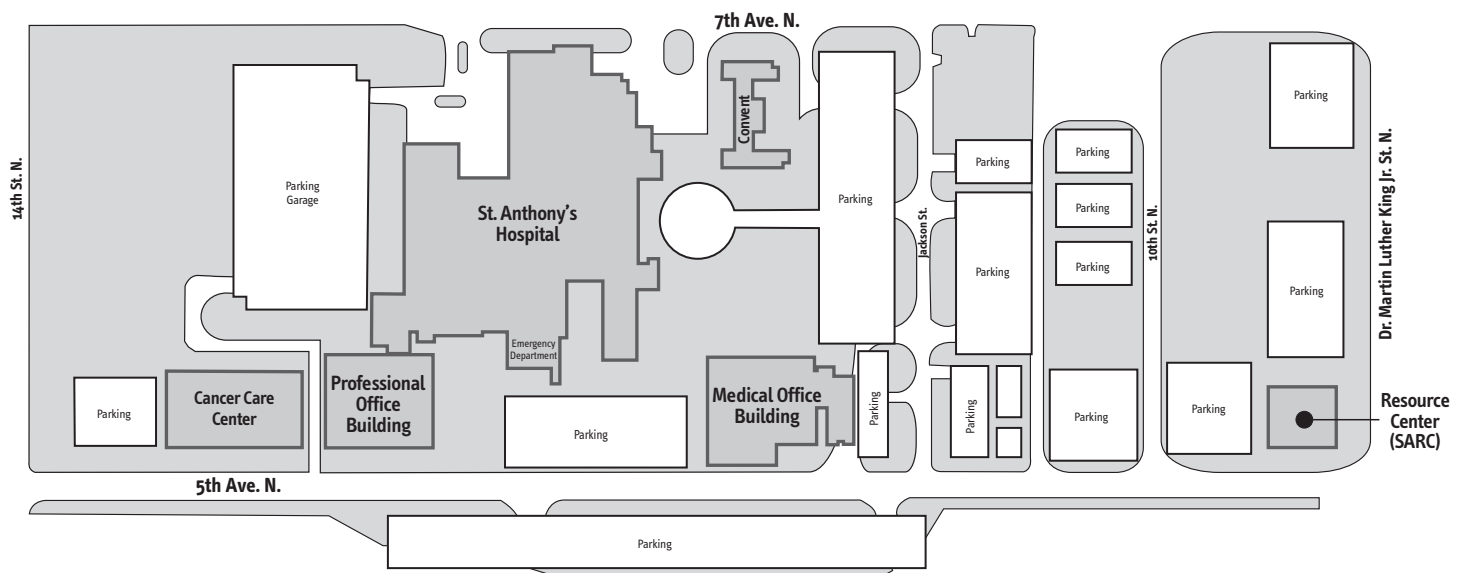

## to St. Anthony's Resource Center (SARC)

### FROM TYRONE AREA

- Head east on Fifth Avenue North.
- Turn left onto 10th Street North.
- Make an immediate right into the SARC parking lot.

### FROM NORTH PINELLAS COUNTY

- Take I-275 south to the Fifth Avenue North exit.
- Make a left at the end of the exit ramp onto Fifth Avenue North.
- Turn left onto 10th Street North.
- Make an immediate right into the SARC parking lot.

### FROM FOURTH STREET NORTH

- Turn right onto Ninth Avenue North.
- Make a left on Dr. Martin Luther King Jr. Street North (Ninth Street North).
- Make a right at St. Anthony's Resource Center immediately before you reach Fifth Avenue North.
- The parking lot will be immediately on the right.